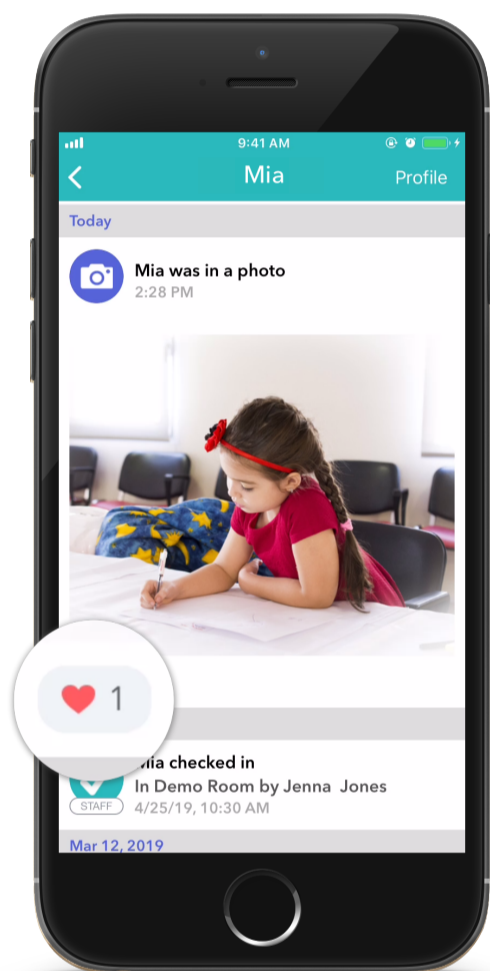

# Have you downloaded the brightwheel app yet?

## Instant Updates

Receive notifications and updates on your child's daily activities

## Messaging

Send and receive messages from the school directly in the app

## Photos & Videos

Like and reshare photos and videos

Download the app **TODAY** and receive updates on your child.