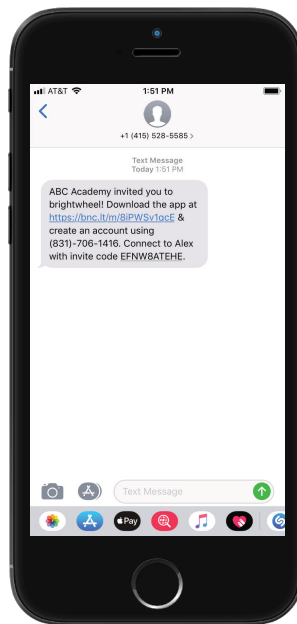

## Messaging

Send and receive messages from the school directly in the app

## Photos & Videos

Like and reshare photos and videos

Download the app **TODAY** and receive updates on your child.

# Connect to your Child!

1 Open the email or text you received and download the brightwheel app

or

2 In the app: select **Sign Up**, choose **Family/Approved Pickup** and then **Join your School**

Sign up