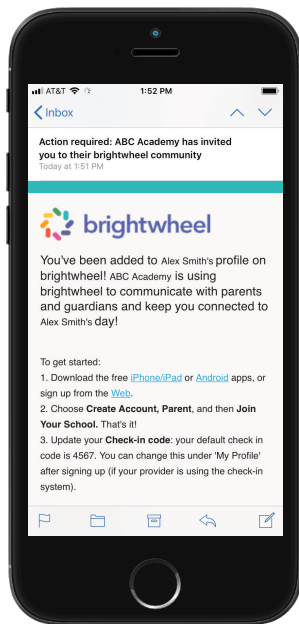

## Messaging

Send and receive messages from the school directly in the app

## Photos & Videos

Like and reshare photos and videos

Download the app **TODAY** and receive updates on your child.

# Connect to your Child!

1 Open the email or text you received and download the brightwheel app

or

2 In the app: select **Sign Up**, choose **Family/Approved Pickup** and then **Join your School**

Sign up