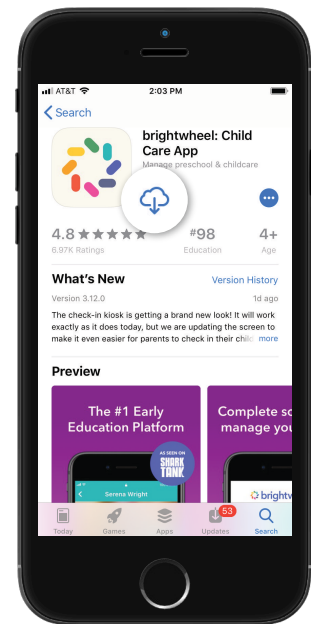

## Messaging

Send and receive messages from the school directly in the app

## Photos & Videos

Like and reshare photos and videos

Download the app **TODAY** and receive updates on your child.

# Connect to your Child!

1 Open the email or text you received and download the brightwheel app

or

2 In the app: select **Sign Up**, choose **Family/Approved Pickup** and then **Join your School**

Sign up