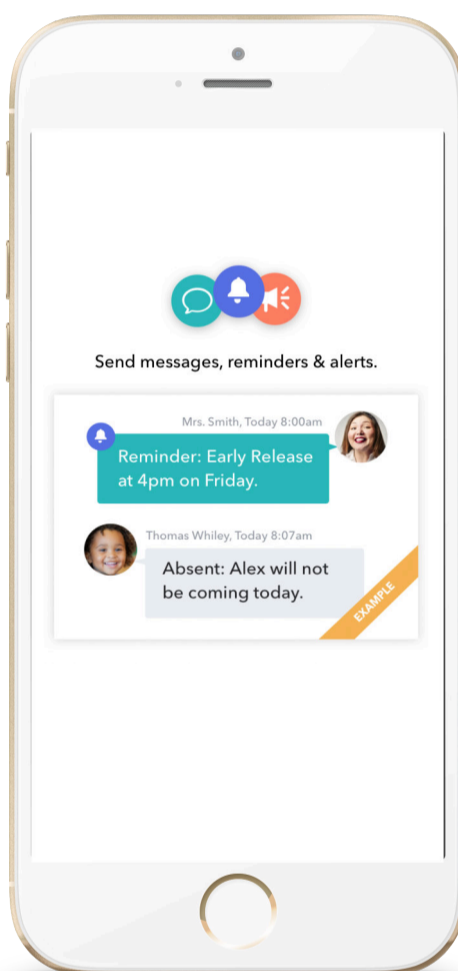

# Have you downloaded the brightwheel app yet?

## Instant Updates

Receive notifications and updates on your child's daily activities

## Messaging

Send and receive messages from the school directly in the app

## Photos & Videos

Like and reshare photos and videos

Download the app **TODAY** and receive updates on your child.