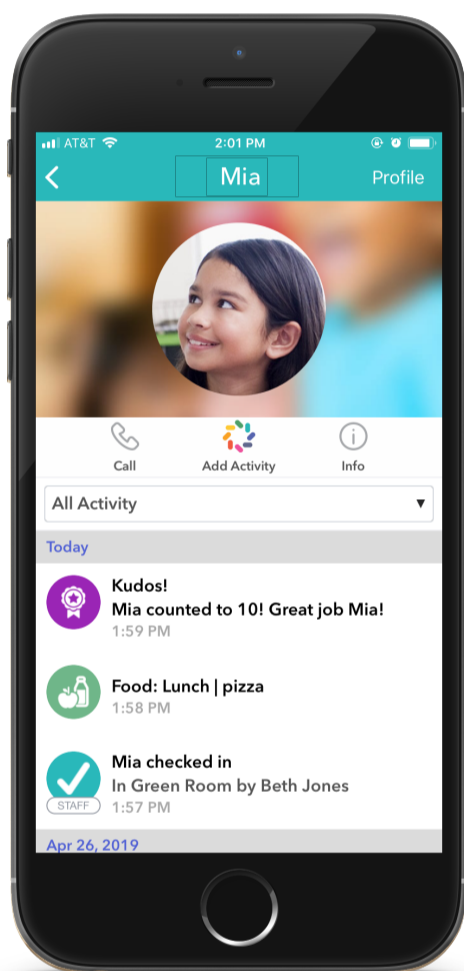

# Have you downloaded the brightwheel app yet?

## Instant Updates

Receive notifications and updates on your child's daily activities

## Messaging

Send and receive messages from the school directly in the app

## Photos & Videos

Like and reshare photos and videos

Download the app **TODAY** and receive updates on your child.