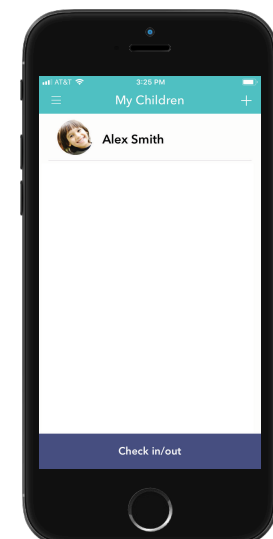

# Connect to your Child!

1 Open the email or text you received and download the brightwheel app

or

2 In the app: select **Sign Up**, choose **Family/Approved Pickup** and then **Join your School**

Sign up

Family or Approved Pickup

Join your school

3 Enter your above email address or phone number, choose a password, and click **Get Started**

parentexample@gmail.com

.....

Get started

**i** If you recieved an email use **that email address**. If you recieved a text, use **your phone number**.

**Congrats!** Now select your child in the app, and send a message to the center to let them know you've signed up!